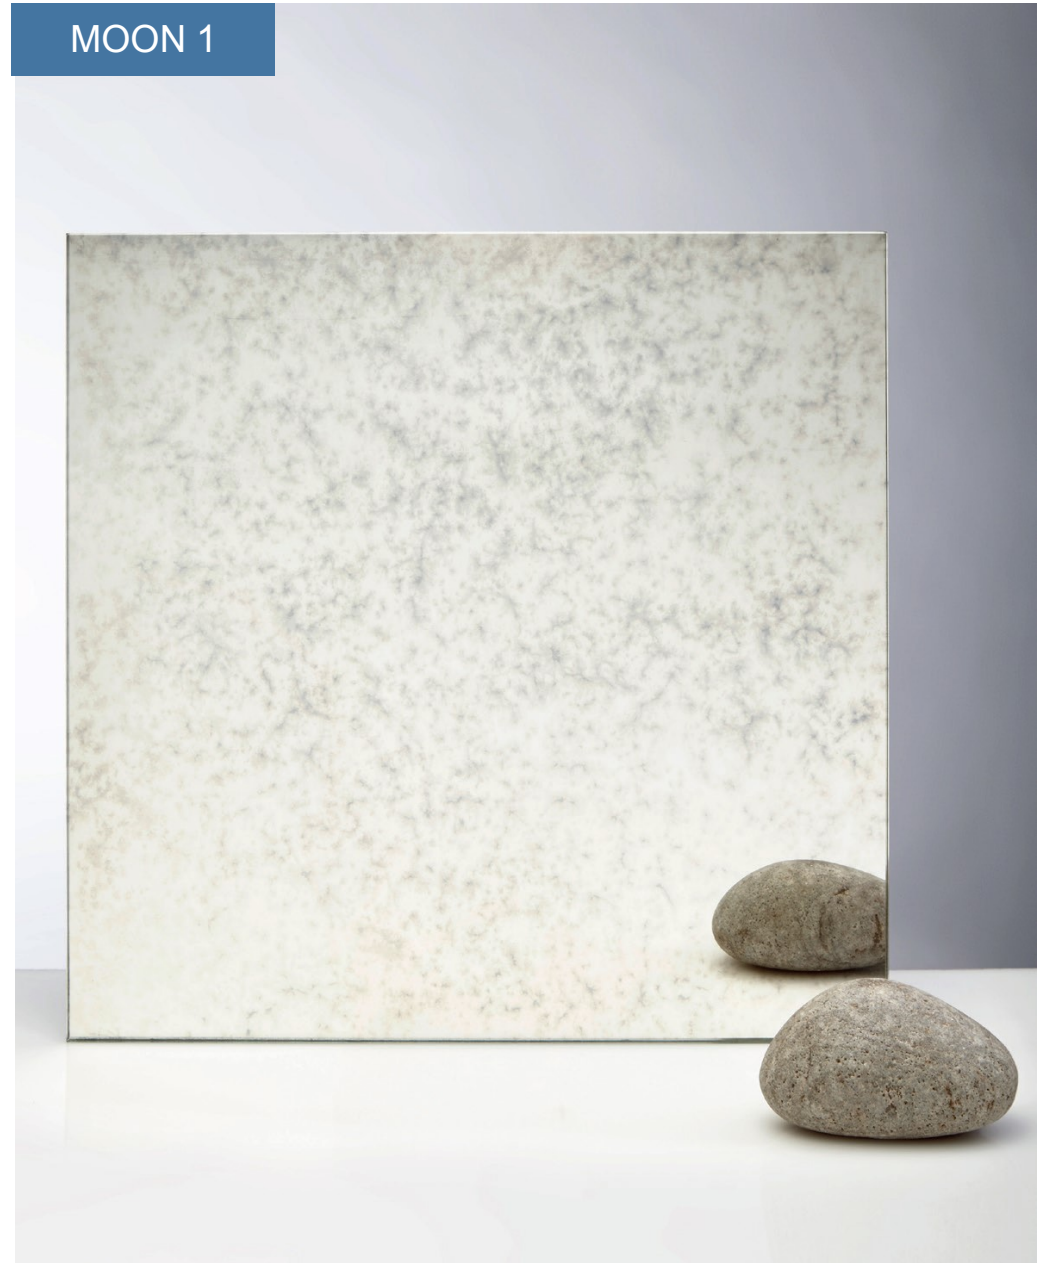

MOON 3

Bespoke Standard and Antique Mirrors

Our bespoke antique mirrors add depth and character, reflecting the beauty of its surroundings as well as enhancing them. We have developed a collection of six unique mirrors and with just one glance and it's easy to see how our antiqued mirror brings depth, glamour and a unique look to any space.